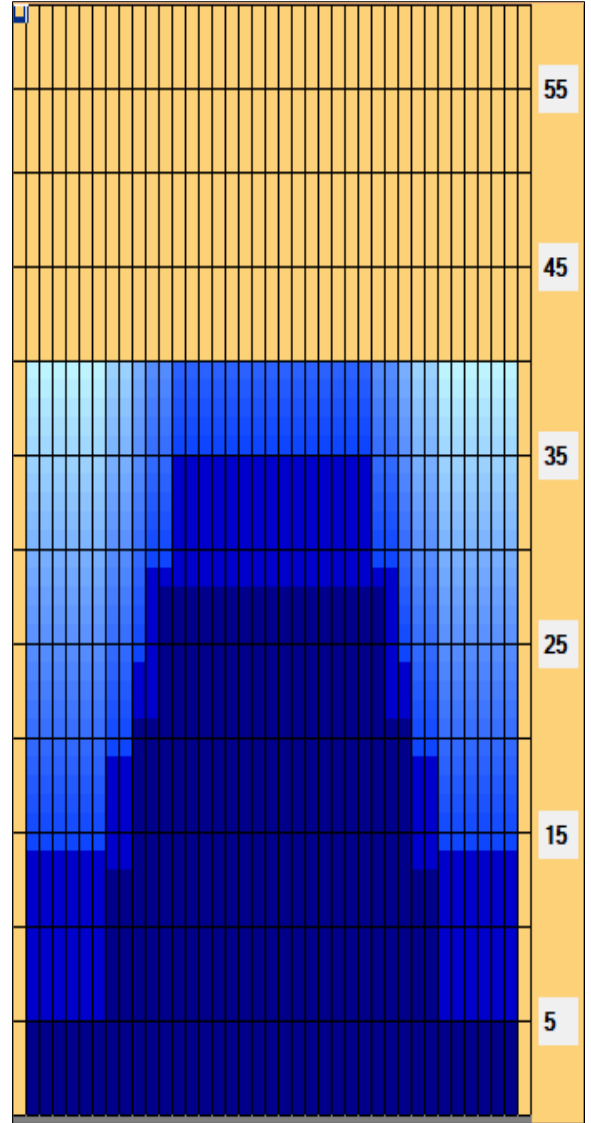

2019 ESBC - RENO BOWLING- BOLOGNA

Oil Pattern Distance: 40 Feet **Reverse Brush Drop:** 40 Feet **Oil Per Board:** 45 uL
Forward Oil Total: 15.165 mL **Reverse Oil Total:** 10.53 mL **Volume Oil Total:** 25.695 mL
Forward Boards Crossed: 337 Boards **Reverse Boards Crossed:** 234 Boards **Total Boards Crossed:** 571 Boards

	Start	Stop	Loads	Speed	Crossed	Start	End	Feet	T.Oil
1	2L	2R	4	14	148	0.0	5.9	5.9	6660
2	8L	8R	3	18	75	5.9	13.5	7.6	3375
3	10L	10R	3	18	63	13.5	21.1	7.6	2835
4	12L	12R	3	18	51	21.1	28.7	7.6	2295
5	2L	2R	0	22	0	28.7	35.0	6.3	0
6	2L	2R	0	26	0	35.0	40.0	5.0	0

CLEANER: Defense - C

Item Description	3L-7L:18L-18R Outside Track:Middle	8L-12L:18L-18R Middle Track:Middle	13L-17L:18L-18R Inside Track:Middle	18L-18R:17R-13R Middle: Inside Track	18L-18R:12R-8R Middle:Middle Track	18L-18R:7R-3R Middle:Outside Track
Track Zone Ratio	3.83	1.49	1	1	1.49	3.83

2019 ESBC - RENO BOWLING- BOLOGNA

Oil Pattern Distance:	40 Feet	Reverse Brush Drop:	40 Feet	Oil Per Board:	45 uL
Forward Oil Total:	15.165 mL	Reverse Oil Total:	10.53 mL	Volume Oil Total:	25.695 mL
Forward Boards Crossed:	337 Boards	Reverse Boards Crossed:	234 Boards	Total Boards Crossed:	571 Boards
