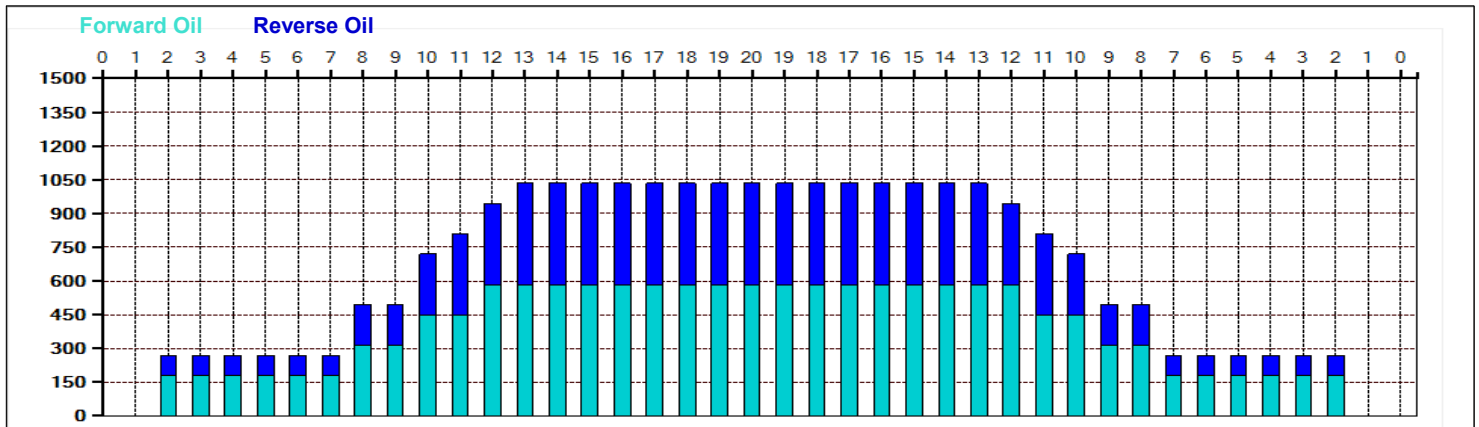

2019 ESBC - RENO BOWLING- BOLOGNA

Oil Pattern Distance: 40 Feet **Reverse Brush Drop:** 40 Feet **Oil Per Board:** 45 uL
Forward Oil Total: 15.165 mL **Reverse Oil Total:** 10.53 mL **Volume Oil Total:** 25.695 mL
Forward Boards Crossed: 337 Boards **Reverse Boards Crossed:** 234 Boards **Total Boards Crossed:** 571 Boards

Conditioner:
Type In or Select One

TransferType:
Type In or Select One

Forward
Reverse
Combined
Buff

	Start	Stop	Loads	Speed	Crossed	Start	End	Feet	T.Oil
1	2L	2R	0	26	0	40.0	35.0	-5.0	0
2	13L	13R	2	22	30	35.0	28.8	-6.2	1350
3	11L	11R	2	18	38	28.8	23.7	-5.1	1710
4	10L	10R	2	18	42	23.7	18.6	-5.1	1890
5	8L	8R	2	18	50	18.6	13.5	-5.1	2250
6	2L	2R	2	18	74	13.5	8.4	-5.1	3330
7	2L	2R	0	14	0	8.4	0.0	-8.4	0

CLEANER: Defense - C

Item Description	3L-7L:18L-18R Outside Track:Middle	8L-12L:18L-18R Middle Track:Middle	13L-17L:18L-18R Inside Track:Middle	18L-18R:17R-13R Middle: Inside Track	18L-18R:12R-8R Middle:Middle Track	18L-18R:7R-3R Middle:Outside Track
Track Zone Ratio	3.83	1.49	1	1	1.49	3.83

2019 ESBC - RENO BOWLING- BOLOGNA

Oil Pattern Distance:	40 Feet	Reverse Brush Drop:	40 Feet	Oil Per Board:	45 uL
Forward Oil Total:	15.165 mL	Reverse Oil Total:	10.53 mL	Volume Oil Total:	25.695 mL
Forward Boards Crossed:	337 Boards	Reverse Boards Crossed:	234 Boards	Total Boards Crossed:	571 Boards
